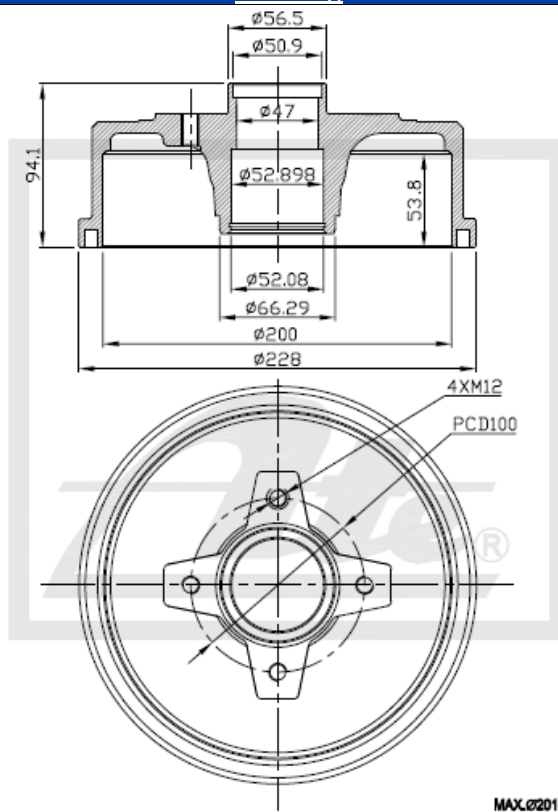

220.0038

NEW PART NUMBER

Drawing

Details of New Part

Brake Drum – Rear

Product Dimensions

Outer Diameter – 228mm

Inner Diameter – 200mm

Height – 94mm

PCD - 100mm

Spigot – 53.08/50.9mm

Package Dimensions

Weight – 6000 g

L – 280mm

W – 250mm

H – 120mm